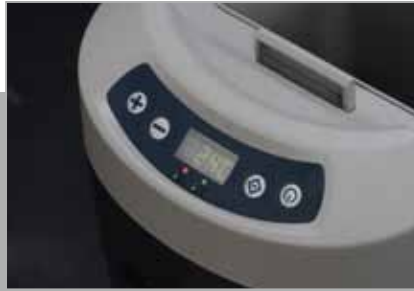

PORTABLE TRUCK REFRIGERATORS

Powerful, versatile and robust – with great cooling power. Even the smallest-volume mobile refrigerators are convincing with their low space requirement and convenient display-based operation. They are particularly easy to carry and are easy to use thanks to the practical hinged lid.

PORTABLE MOBILE REFRIGERATORS			
Technical designation		TB15	TB18
Order number		81 0000 00 2785	81 0000 00 2786
Capacity	liters	15	18
Thermostat temperature control		-18 to +10 °C	-18 to +10 °C
Coolant		R134a, CFC-free	R134a, CFC-free
Insulation		PU foam, CFC-free	PU foam, CFC-free
Voltage DC	V	12/24	12/24
Installed power	W	35	35
External dimensions (WxHxD)	mm	235 x 565 x 360	235 x 565 x 405
Weight	kg	8.2	8.6