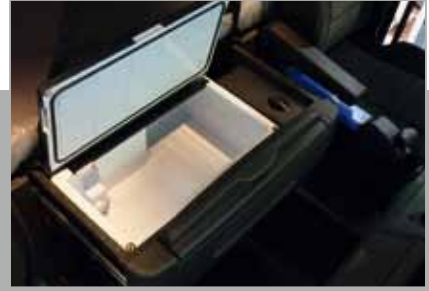

VEHICLE-SPECIFIC COMPRESSOR REFRIGERATED DRAWERS

The refrigerated drawers tailor made for the stated vehicles are installed inconspicuously in compartments specially designed for this purpose in the driver's cab. They are simple to retrofit, easy to reach and work powerfully but quietly.